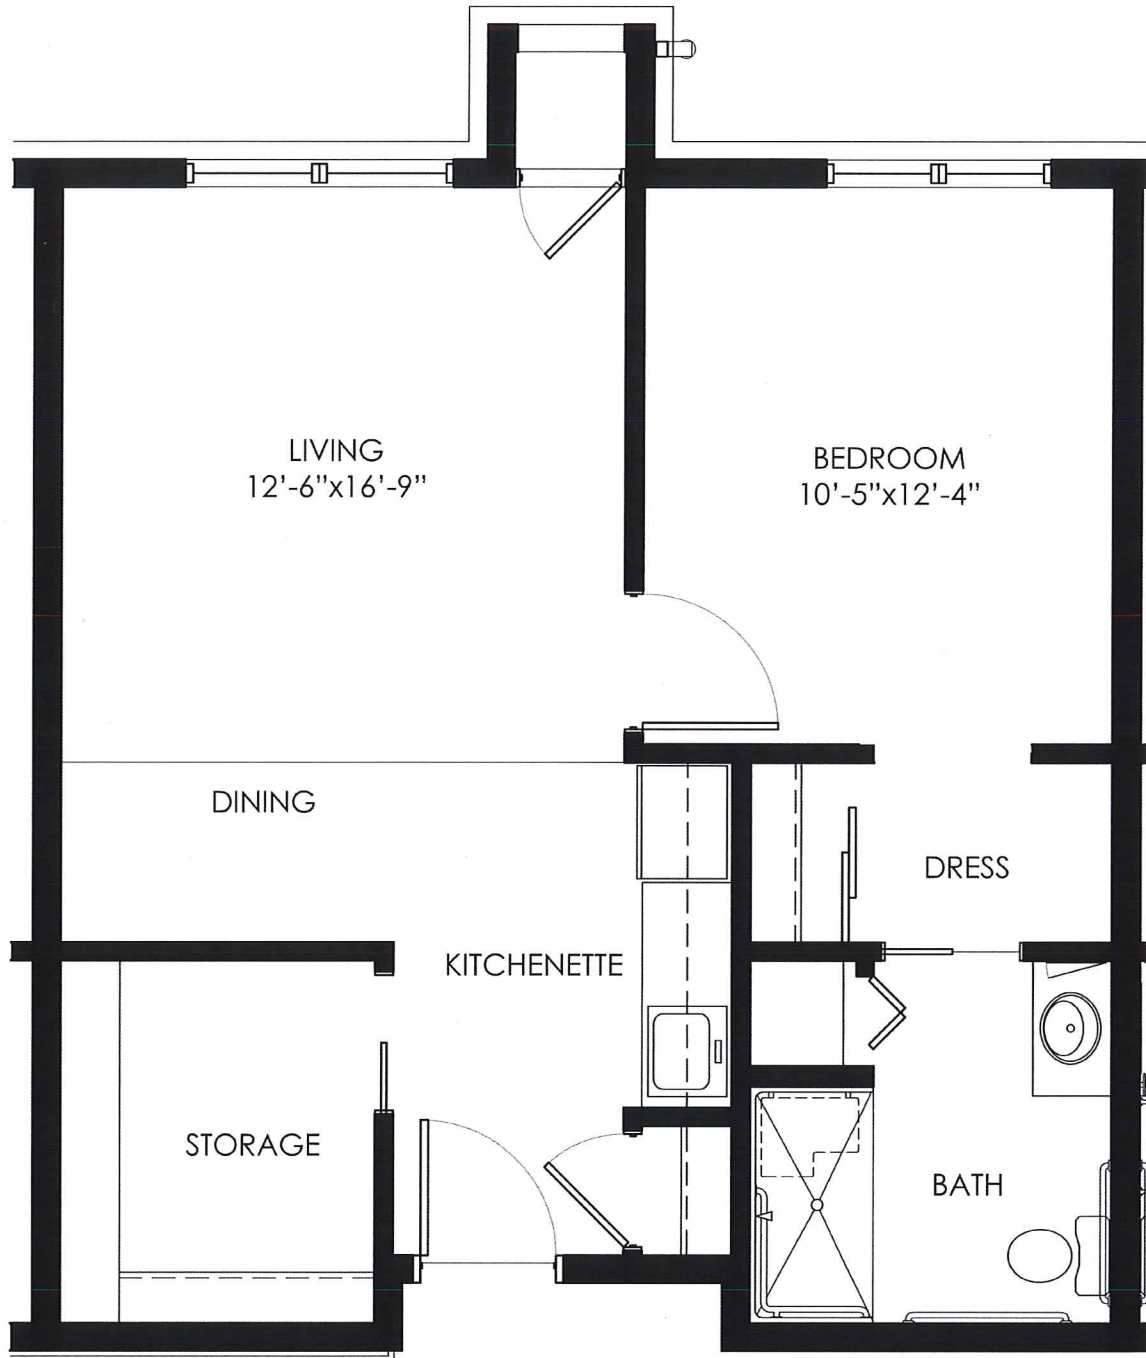

# Assisted Living / One Bedroom Deluxe Floor Plans

**One Bedroom Deluxe** 608 sq. ft.\*

*Floor Plans are subject to change without notice.*

\*Square footage is approximate.