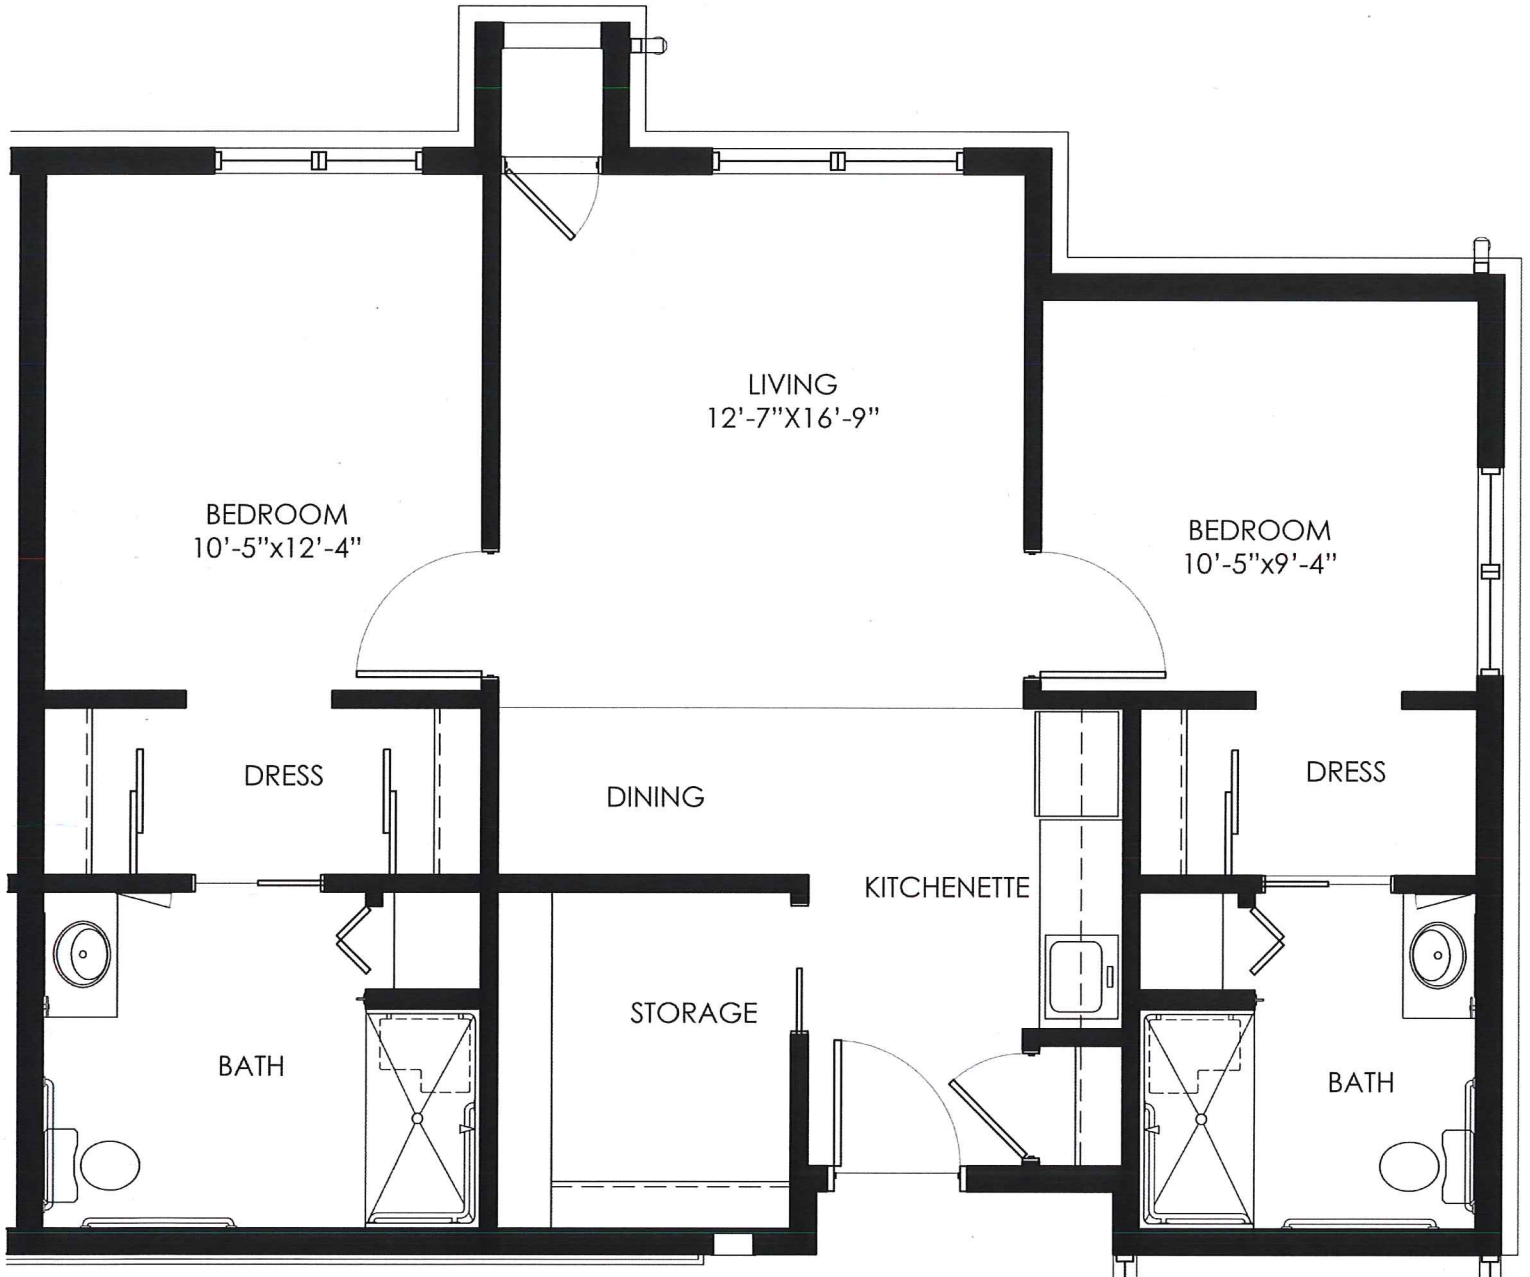

Assisted Living / Two Bedroom Suite Floor Plans

Two Bedroom Suite 845 sq. ft.*

Floor Plans are subject to change without notice.