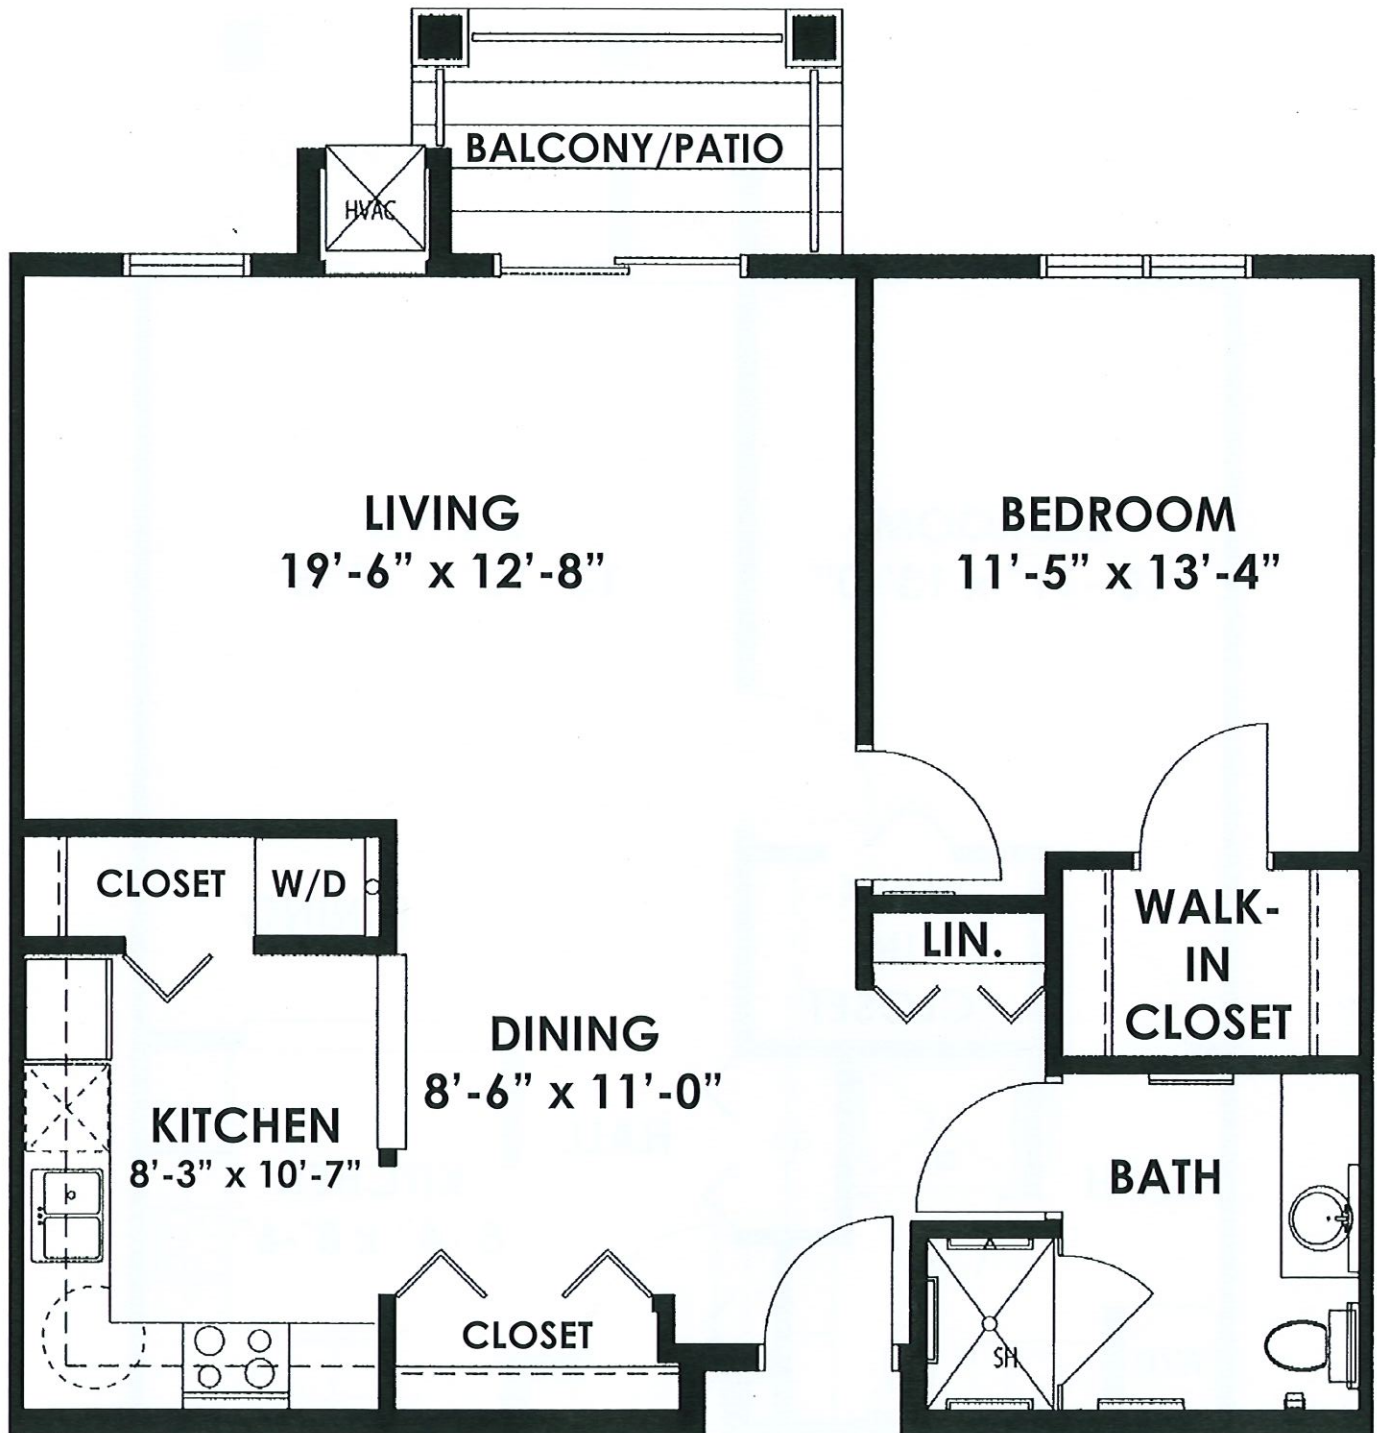

# Independent Living / One Bedroom Deluxe

**One Bedroom Deluxe**

881 sq. ft.\*

*Floor plans are subject to change without notice.*

\*Square footage is approximate.