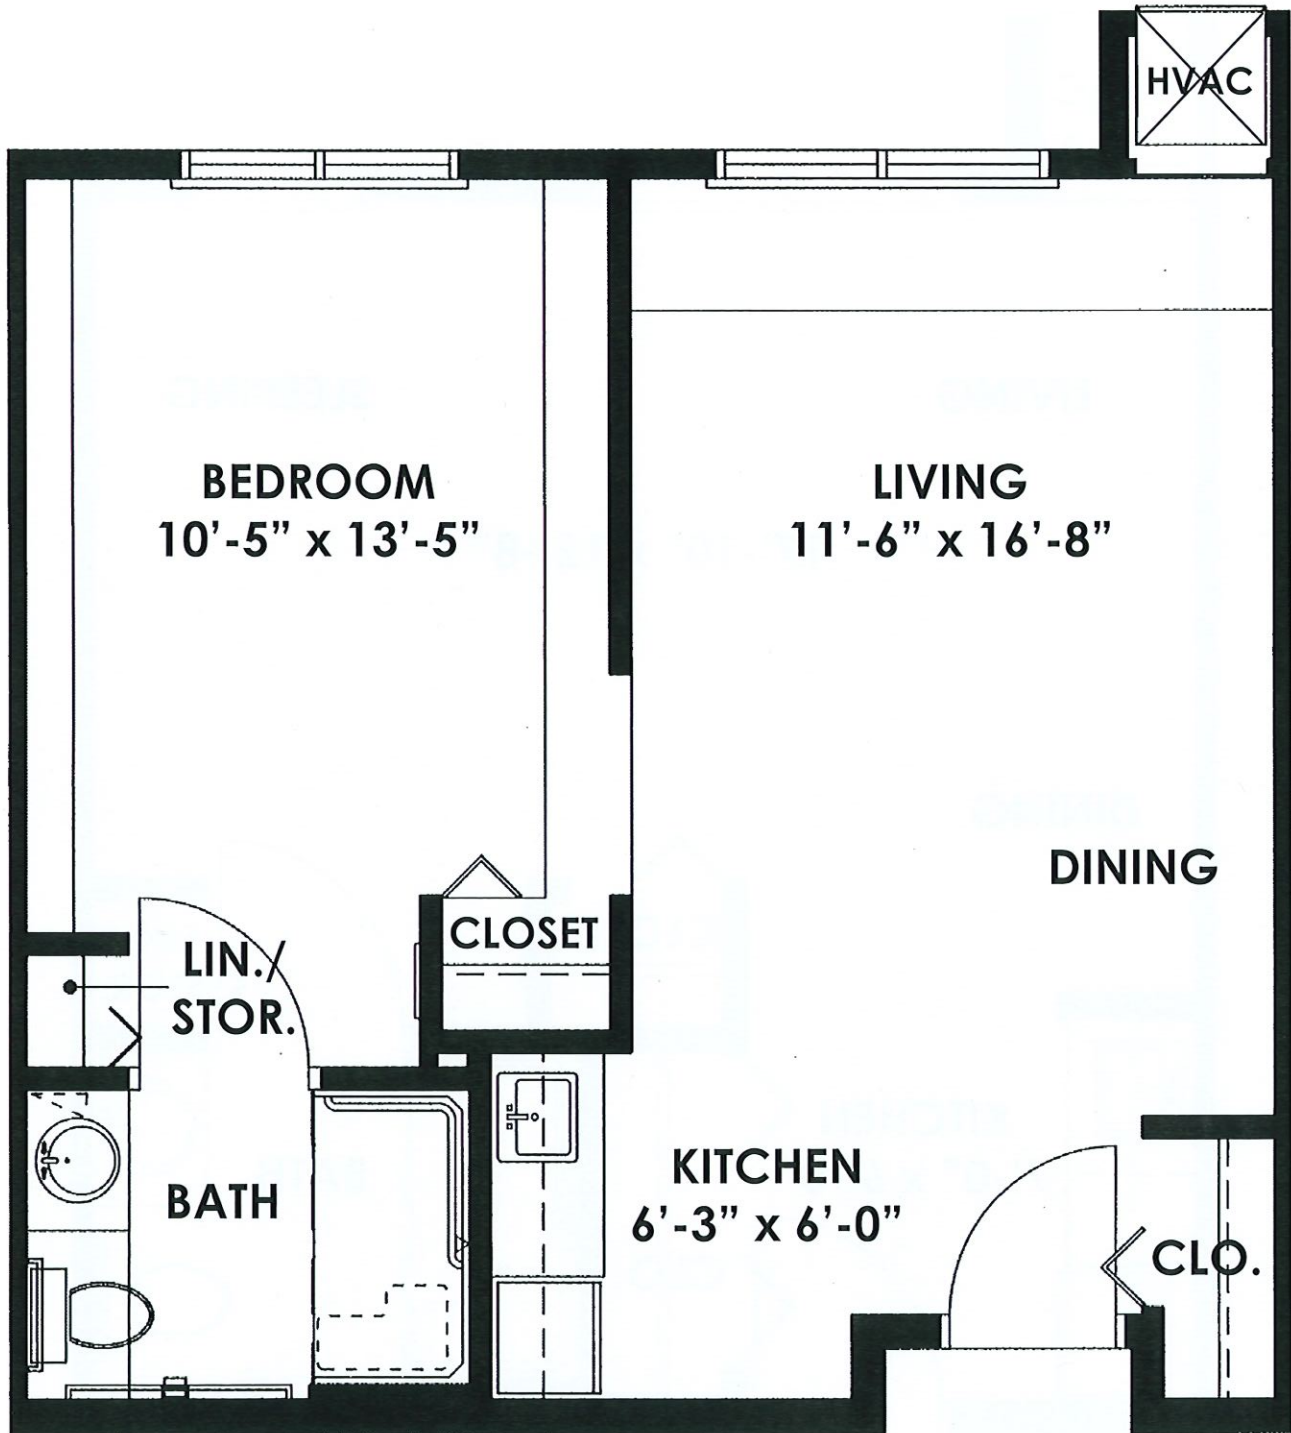

Assisted Living / One Bedroom Standard

One Bedroom Standard 526 sq. ft.*
Floor plans are subject to change without notice.

*Square footage is approximate.