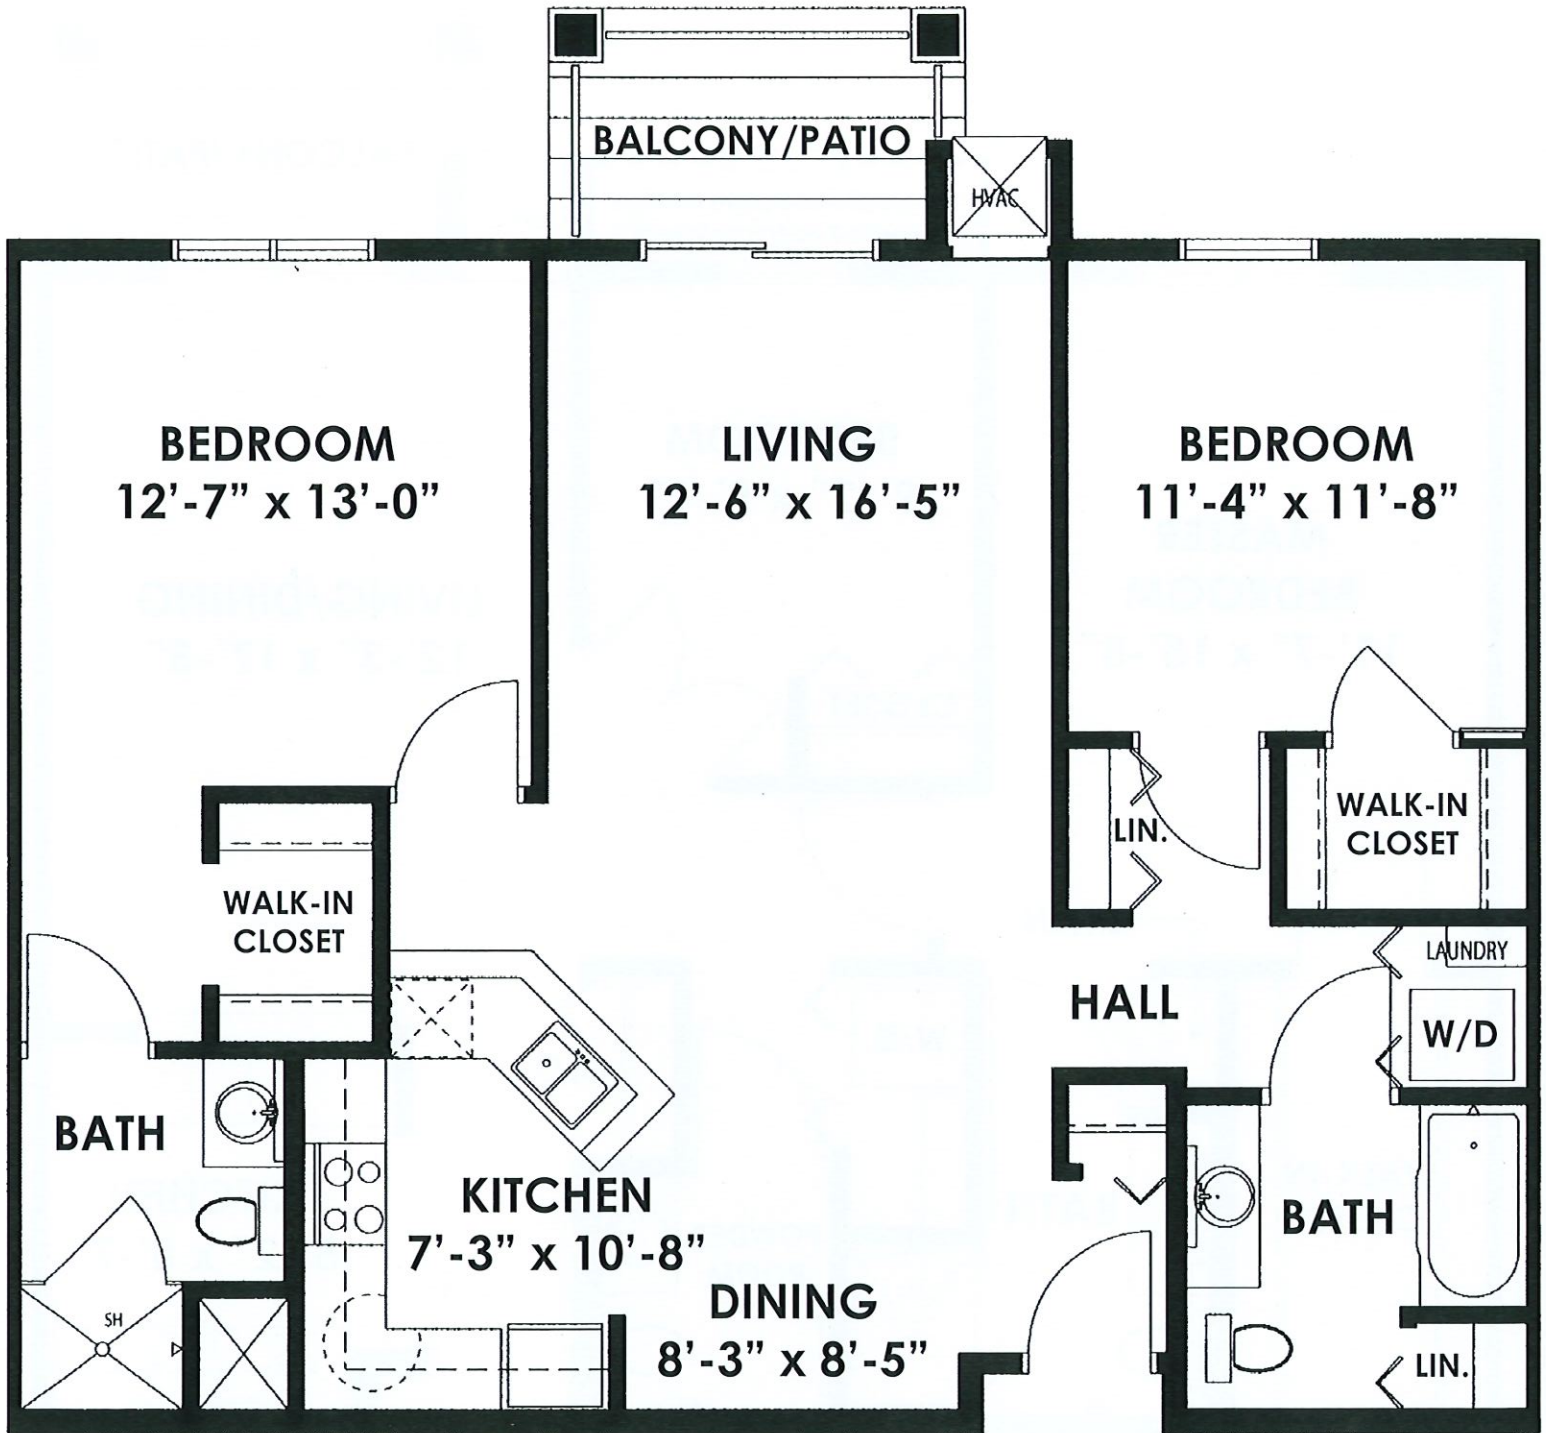

# Independent Living / Two Bedroom Custom

Two Bedroom Custom

1123 sq. ft.\*

*Floor plans are subject to change without notice.*

\*Square footage is approximate.