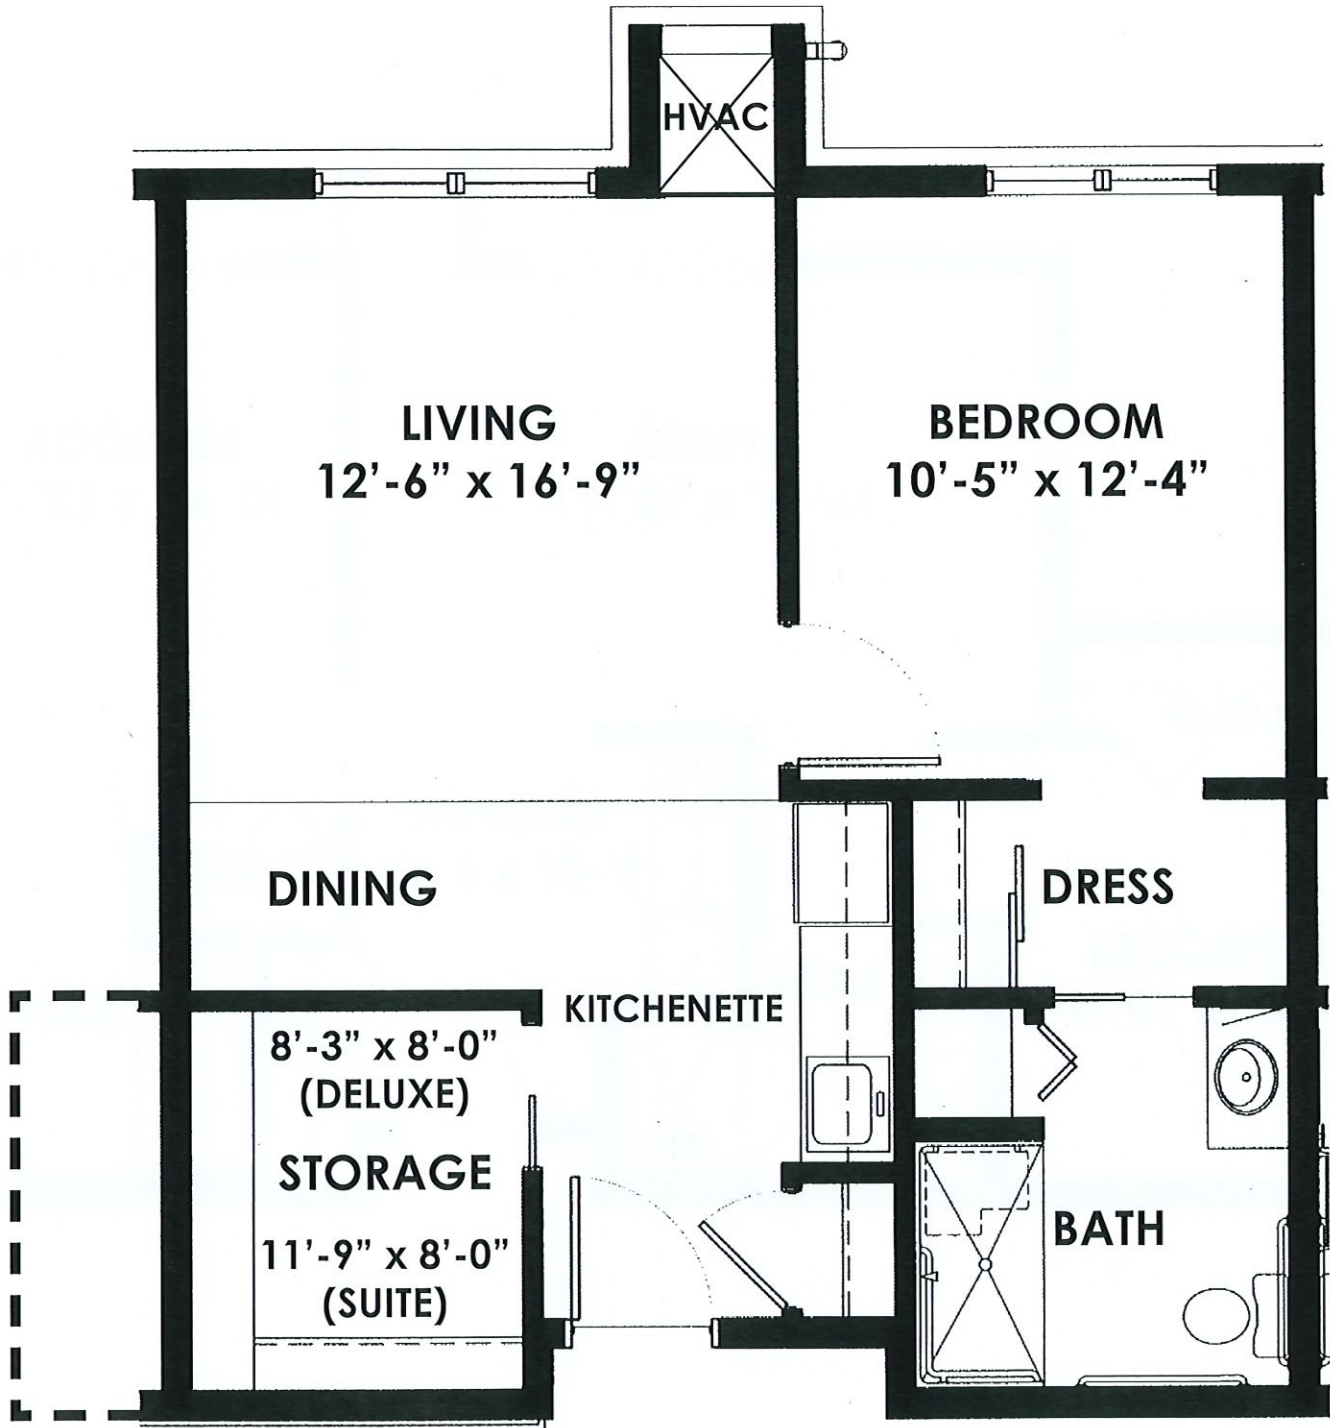

# Assisted Living / One Bedroom Deluxe/Suite

**One Bedroom Deluxe/Suite**

**608-627 sq. ft.\***

*Floor plans are subject to change without notice.*

\*Square footage is approximate.