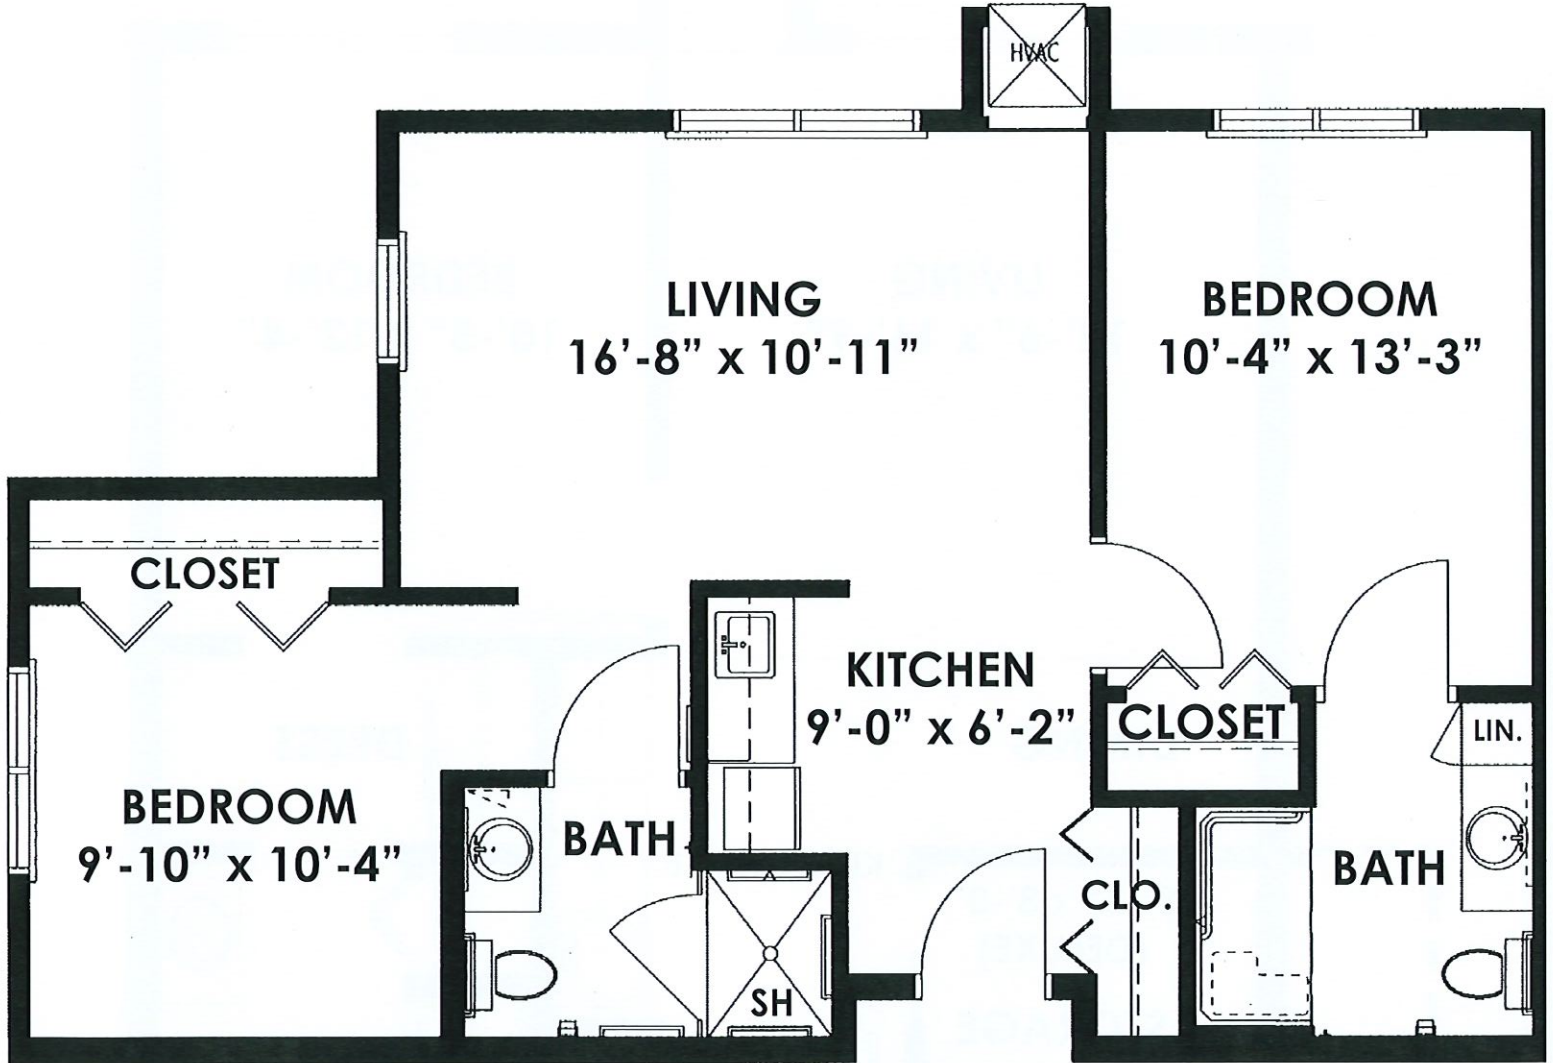

Assisted Living / Two Bedroom Standard

Two Bedroom Standard	771 sq. ft.*
<i>Floor plans are subject to change without notice.</i>	

*Square footage is approximate.