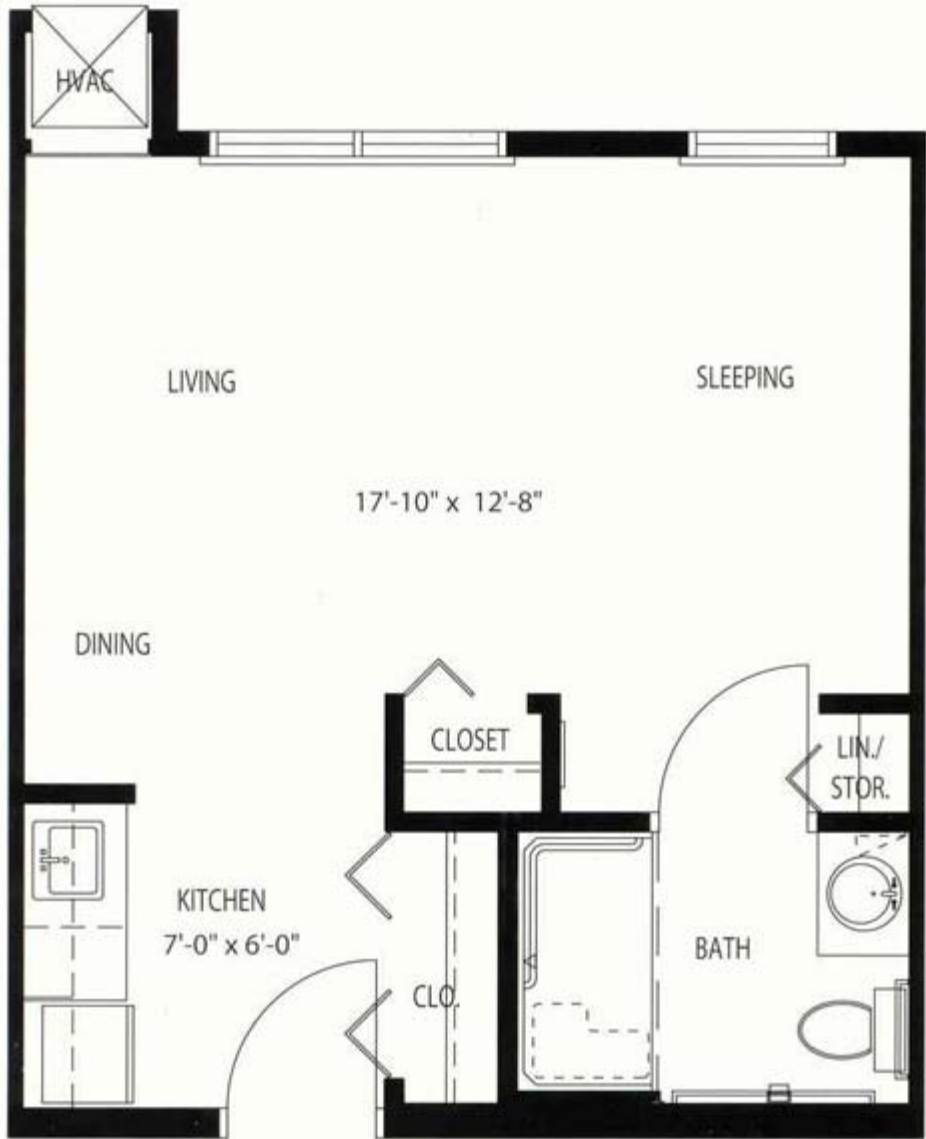

# Assisted Living / Alcove Floor Plans

**Alcove** 385 sq. ft.\*

*Floor Plans are subject to change without notice.*

*\*Square footage is approximate.*