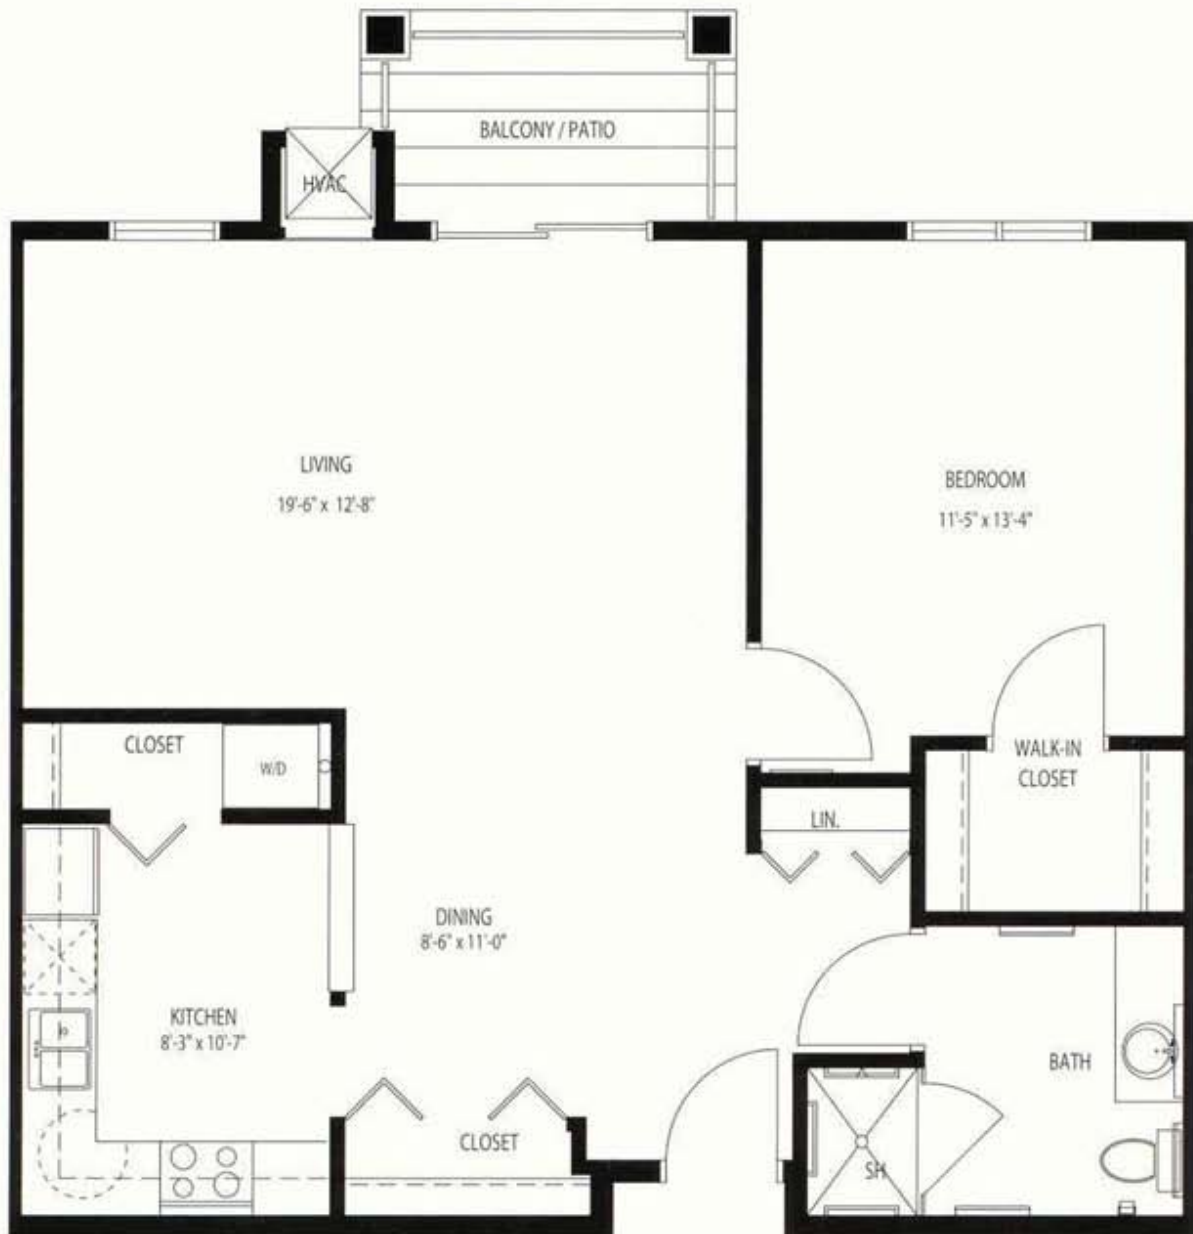

# Independent Living / One Bedroom Floor Plans

**One Bedroom Delux 881 sq. ft.\***

*Floor Plans are subject to change without notice.*

\*Square footage is approximate.